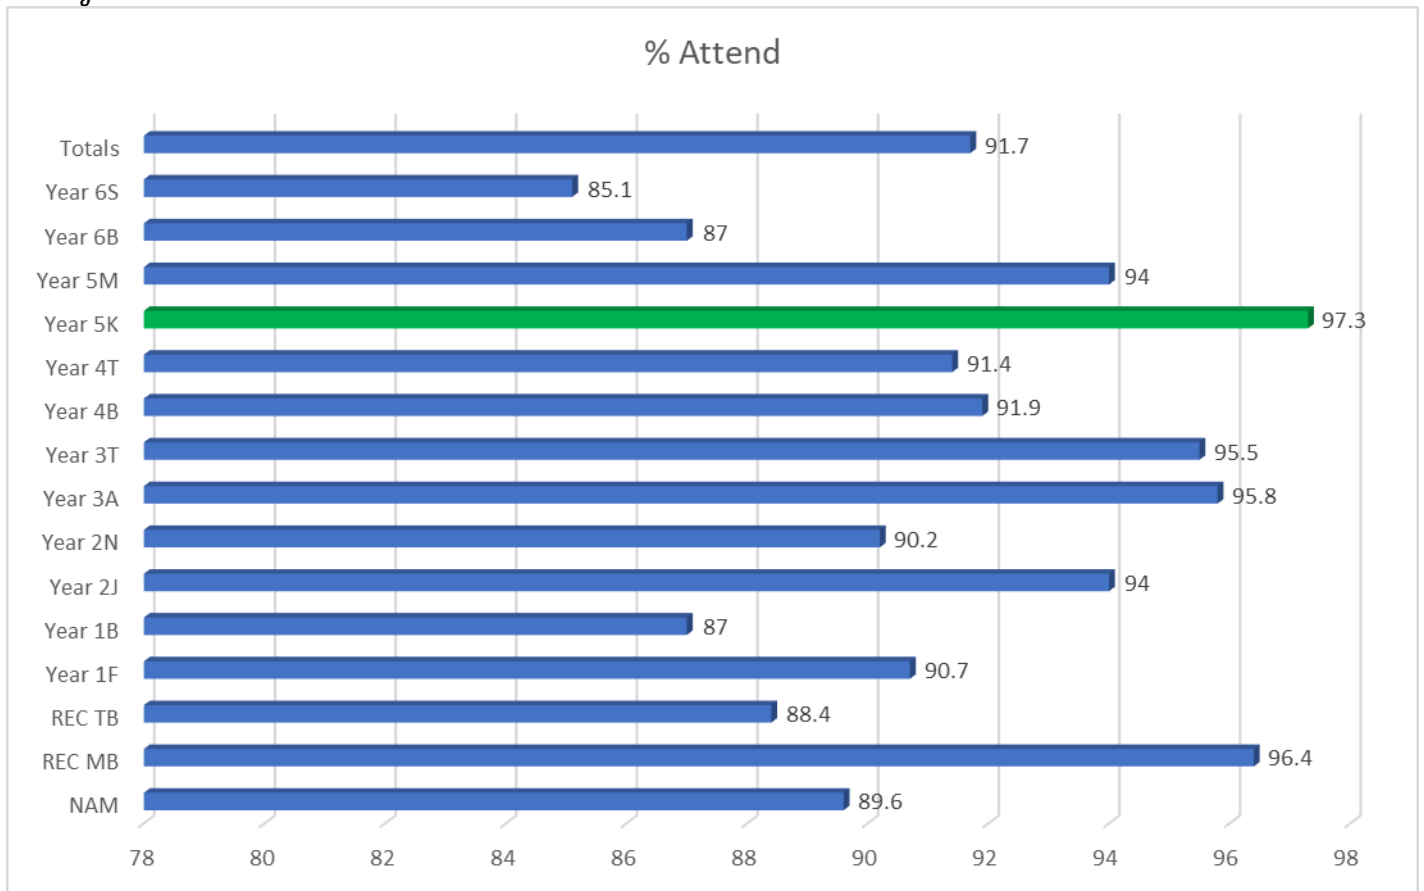

## Doodle Maths

All classes	PERCENTAGES In green zone
Name	% on target (last 7 days)
1F	33%
1B	21%
2J	16%
3A	15%
3T	15%
4B	14%
6B	13%
6S	11%
2N	10%
4T	3%
5M	0%
5K	0%

Our link corridor display is looking amazing! A big thank you to all parents/carers who have supported with homework projects.

## Attendance

Children's attendance **must be 95% or above**. Prizes are awarded at the end of each term for all children who have an attendance figure of 96% or above. Below are the attendance figures for each class for last week. **Well done 5K!** 🏆